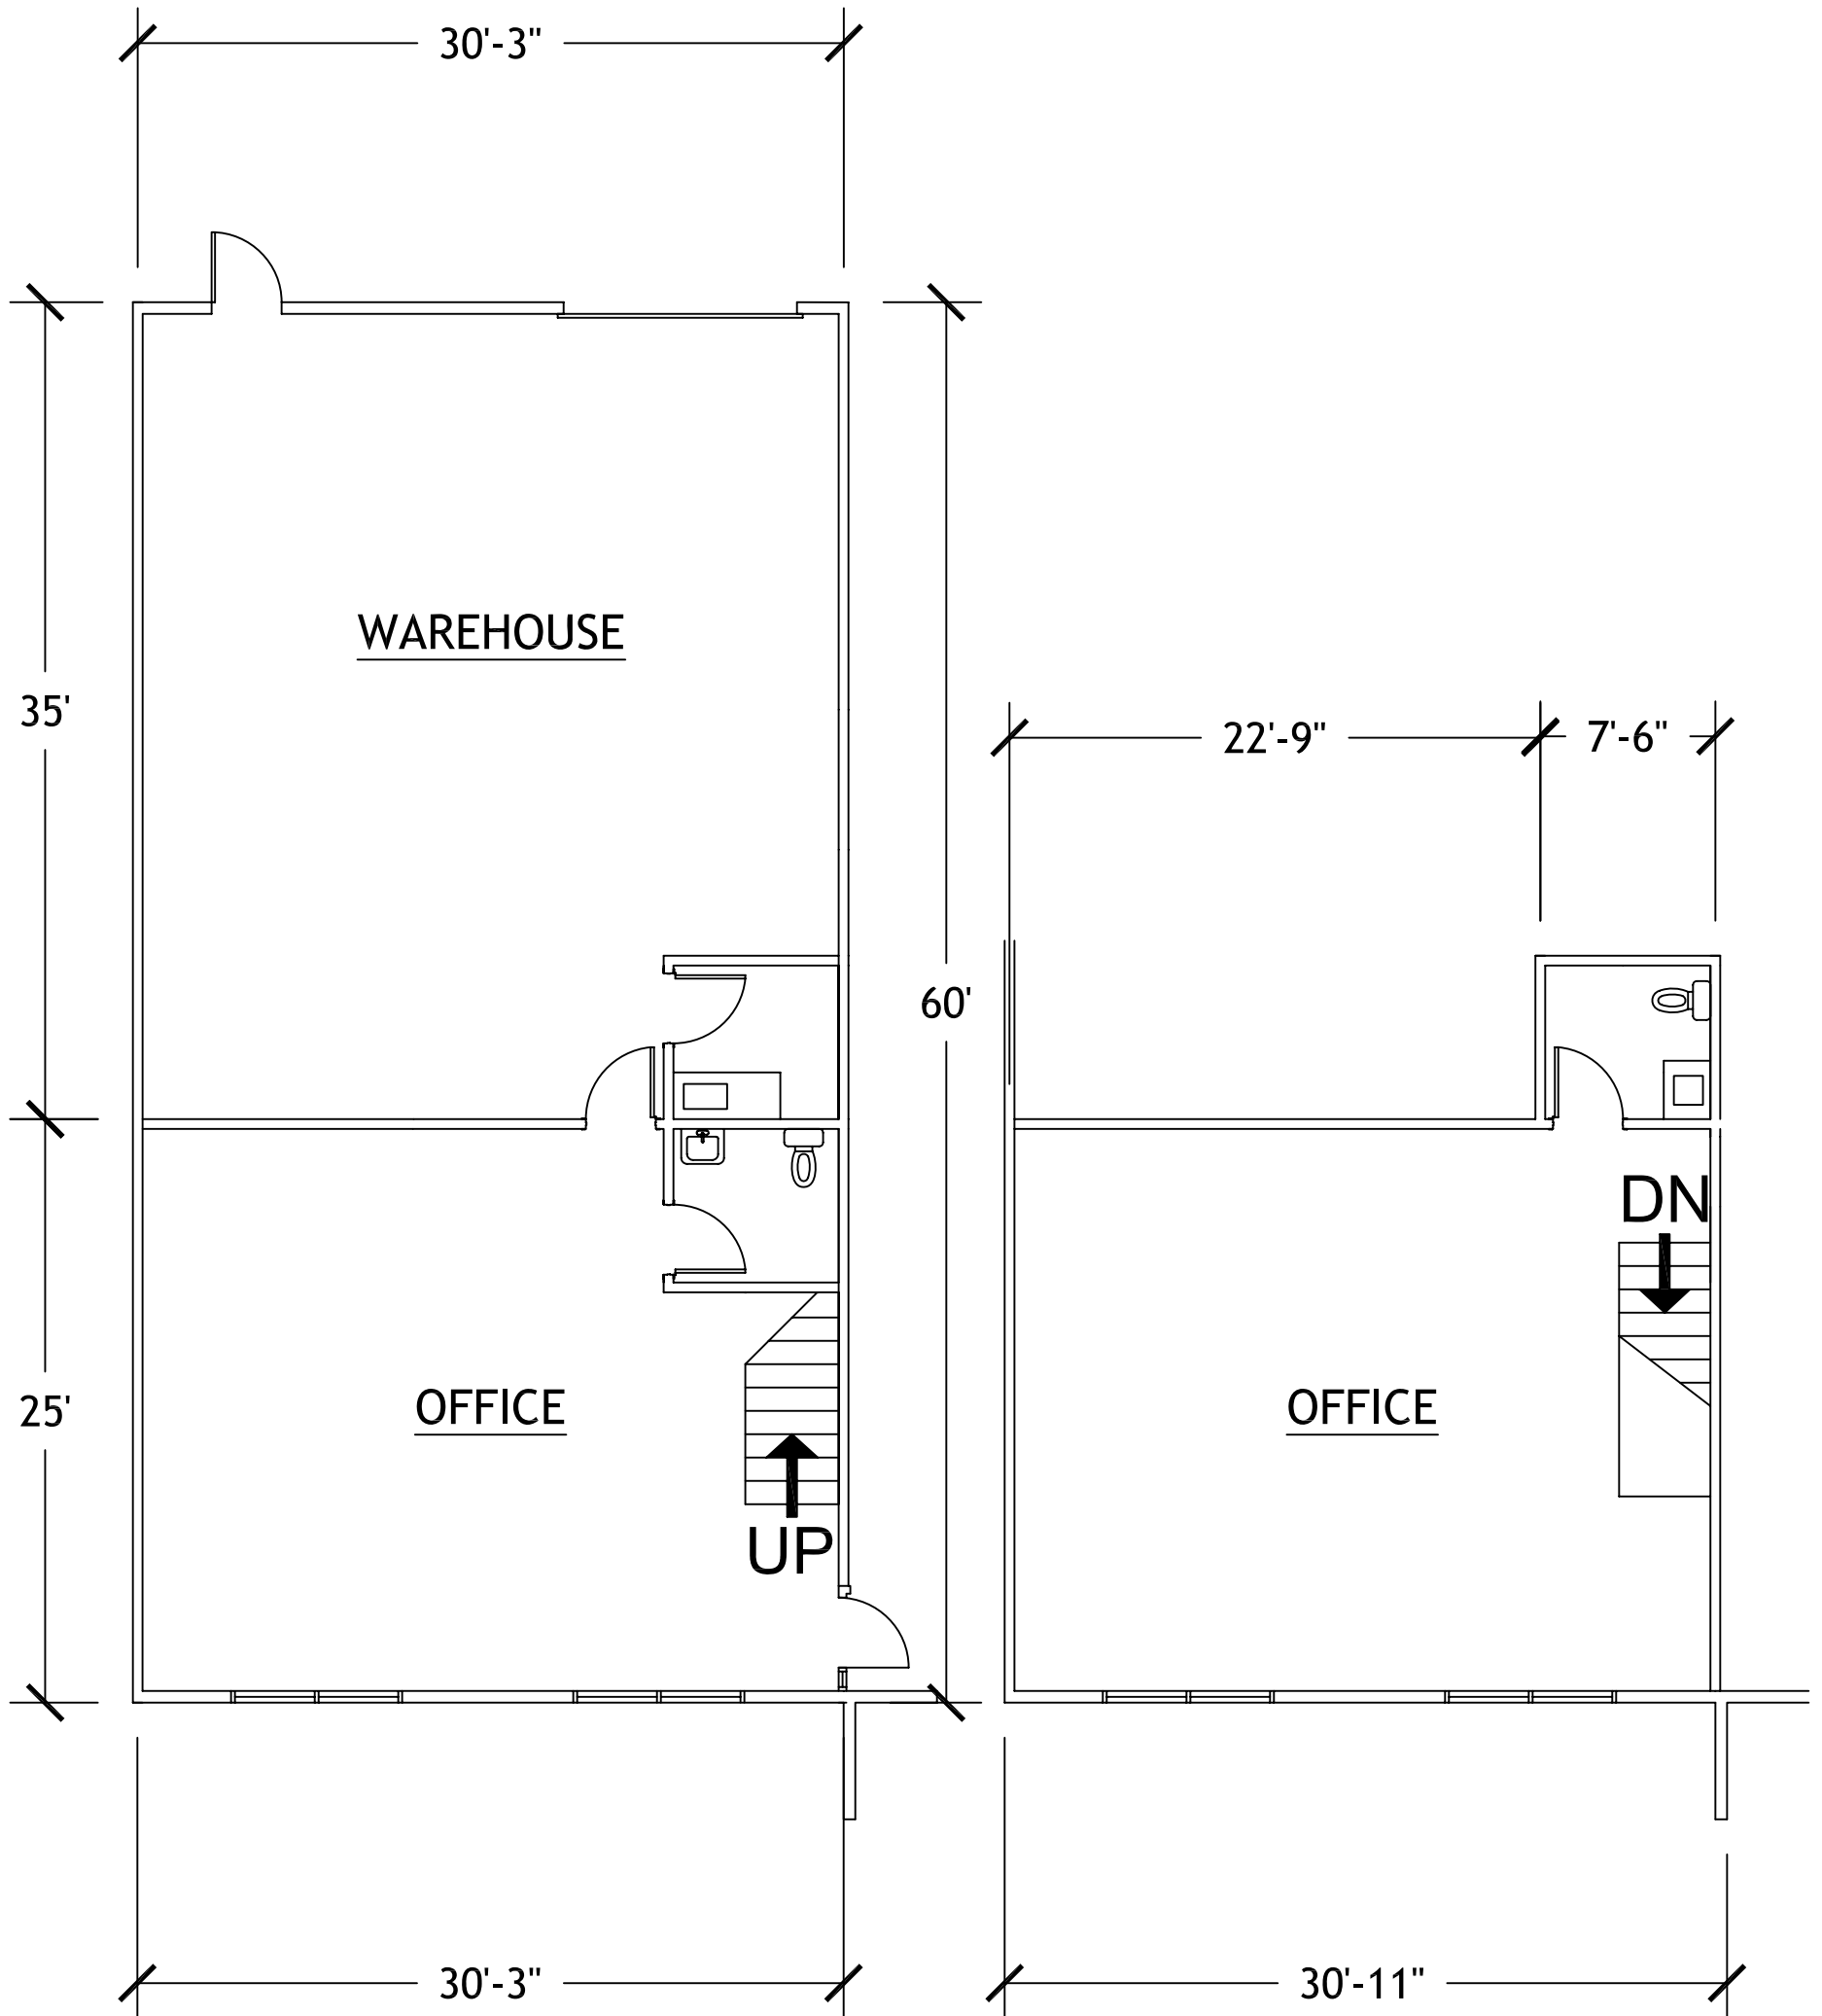

# VISTA WEST 208TH STREET

## 20775 S. Western Ave Suite 103

### Torrance, California 90501

**FIRST FLOOR**

**SECOND FLOOR**