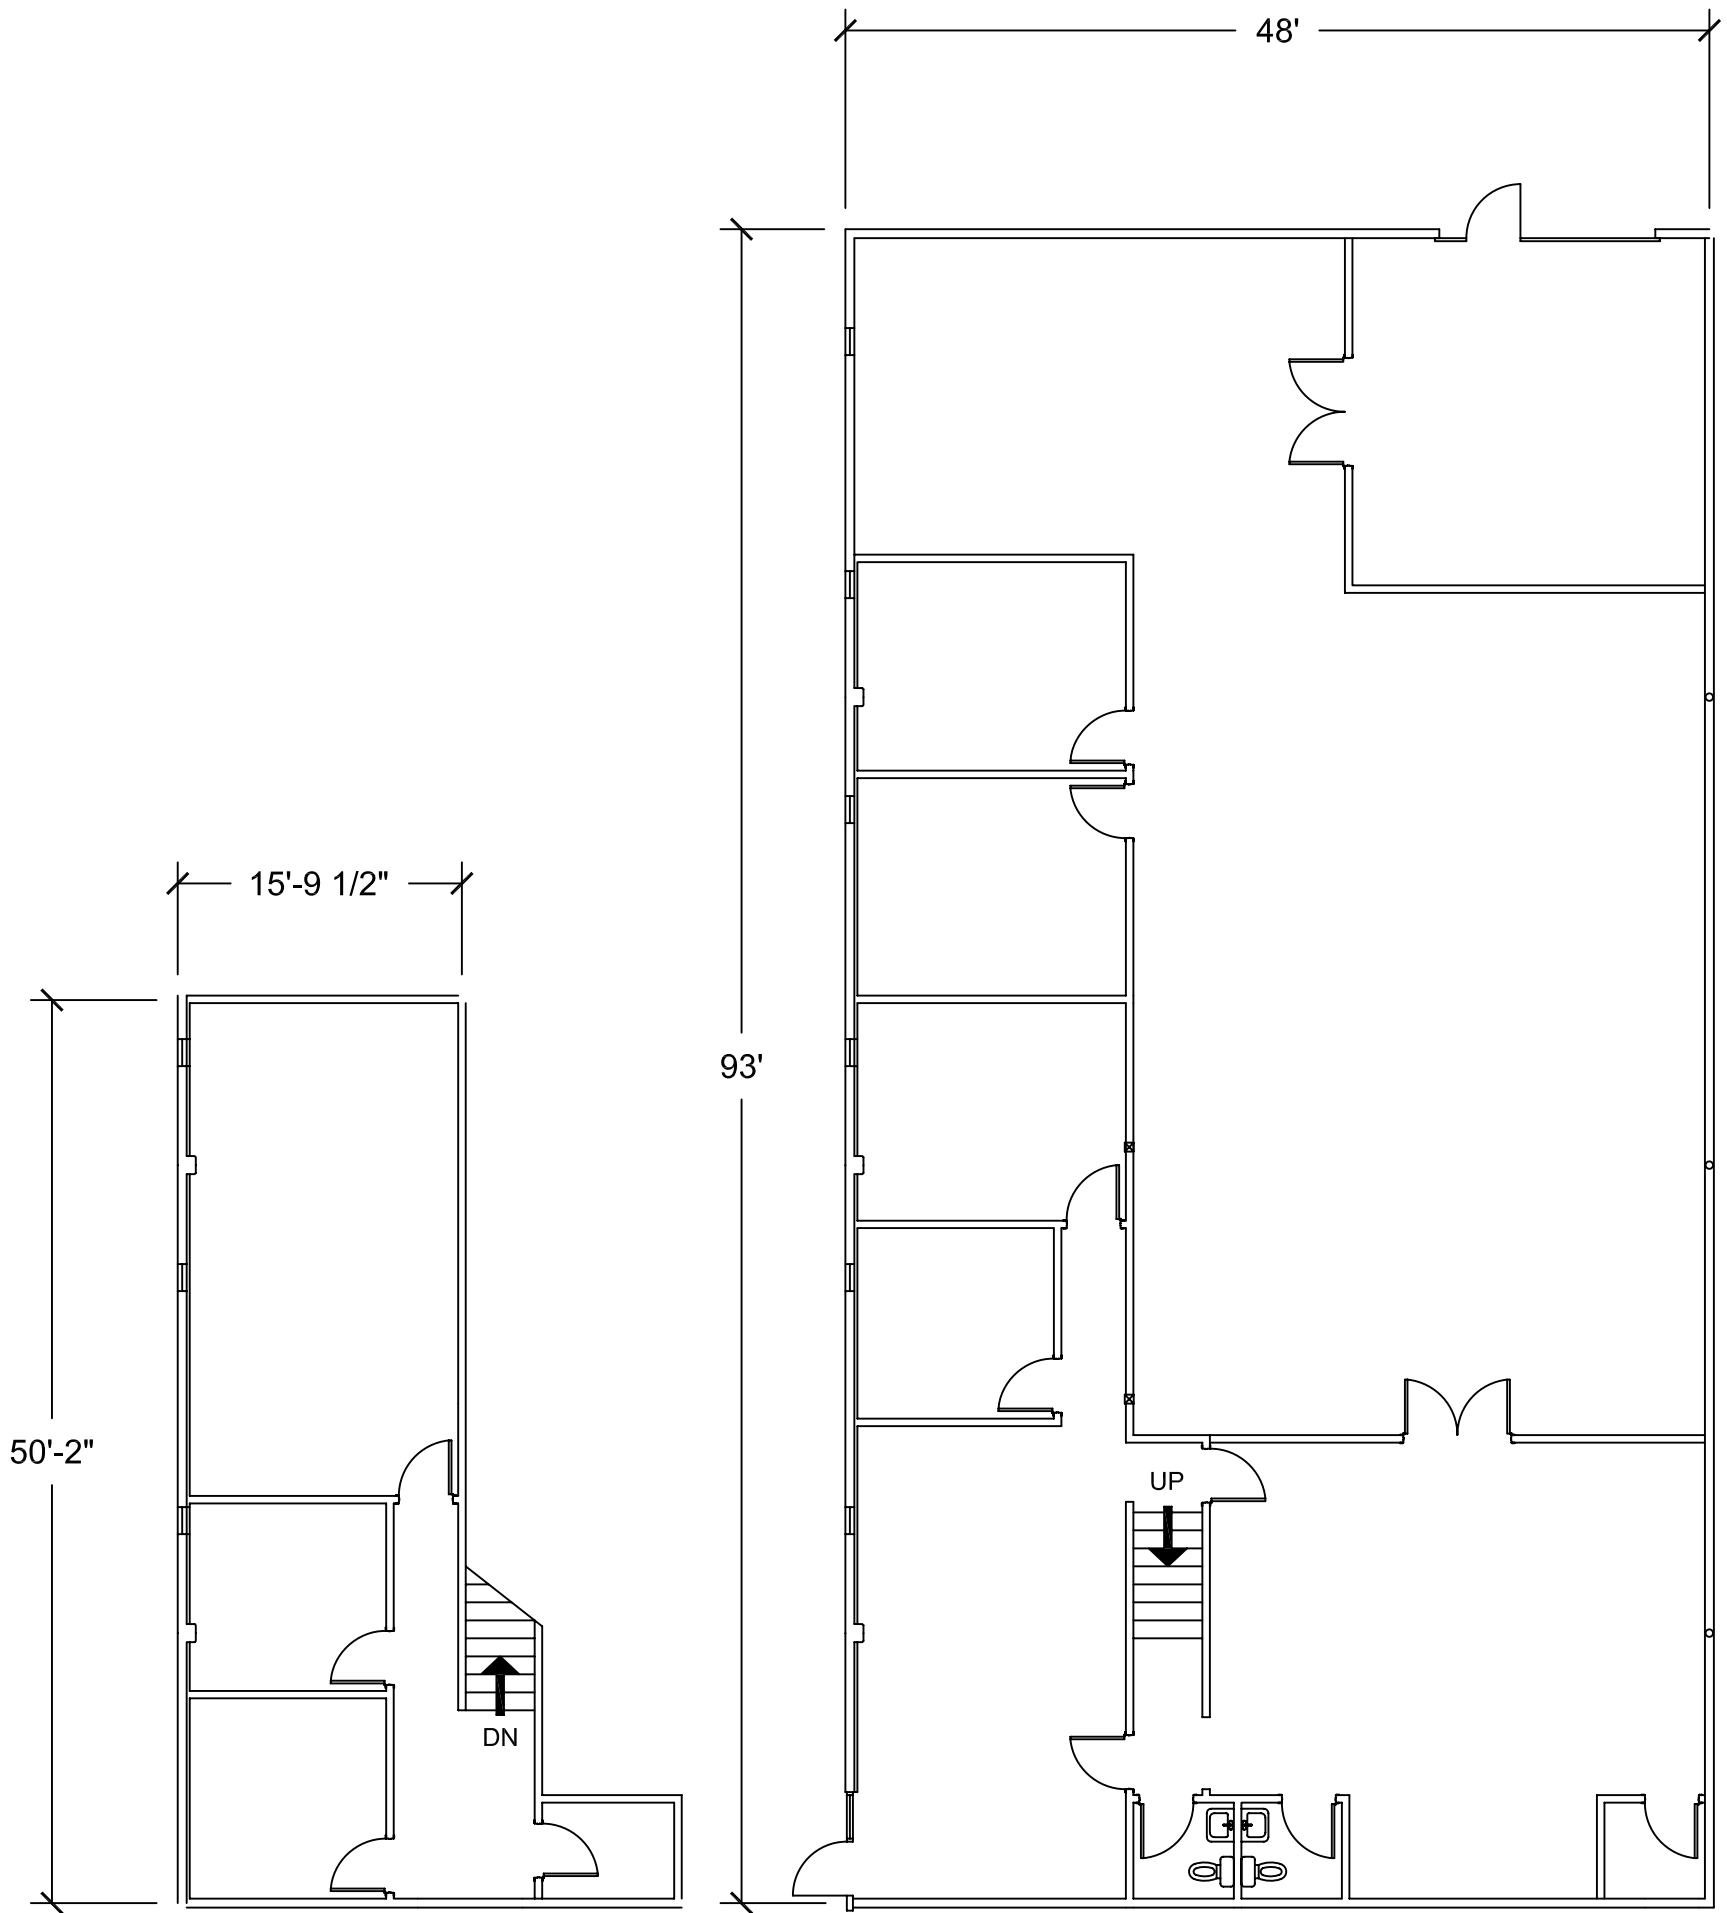

## 2675 Skypark Drive Suite 204

### Torrance, California 90505

SECOND FLOOR

FIRST FLOOR