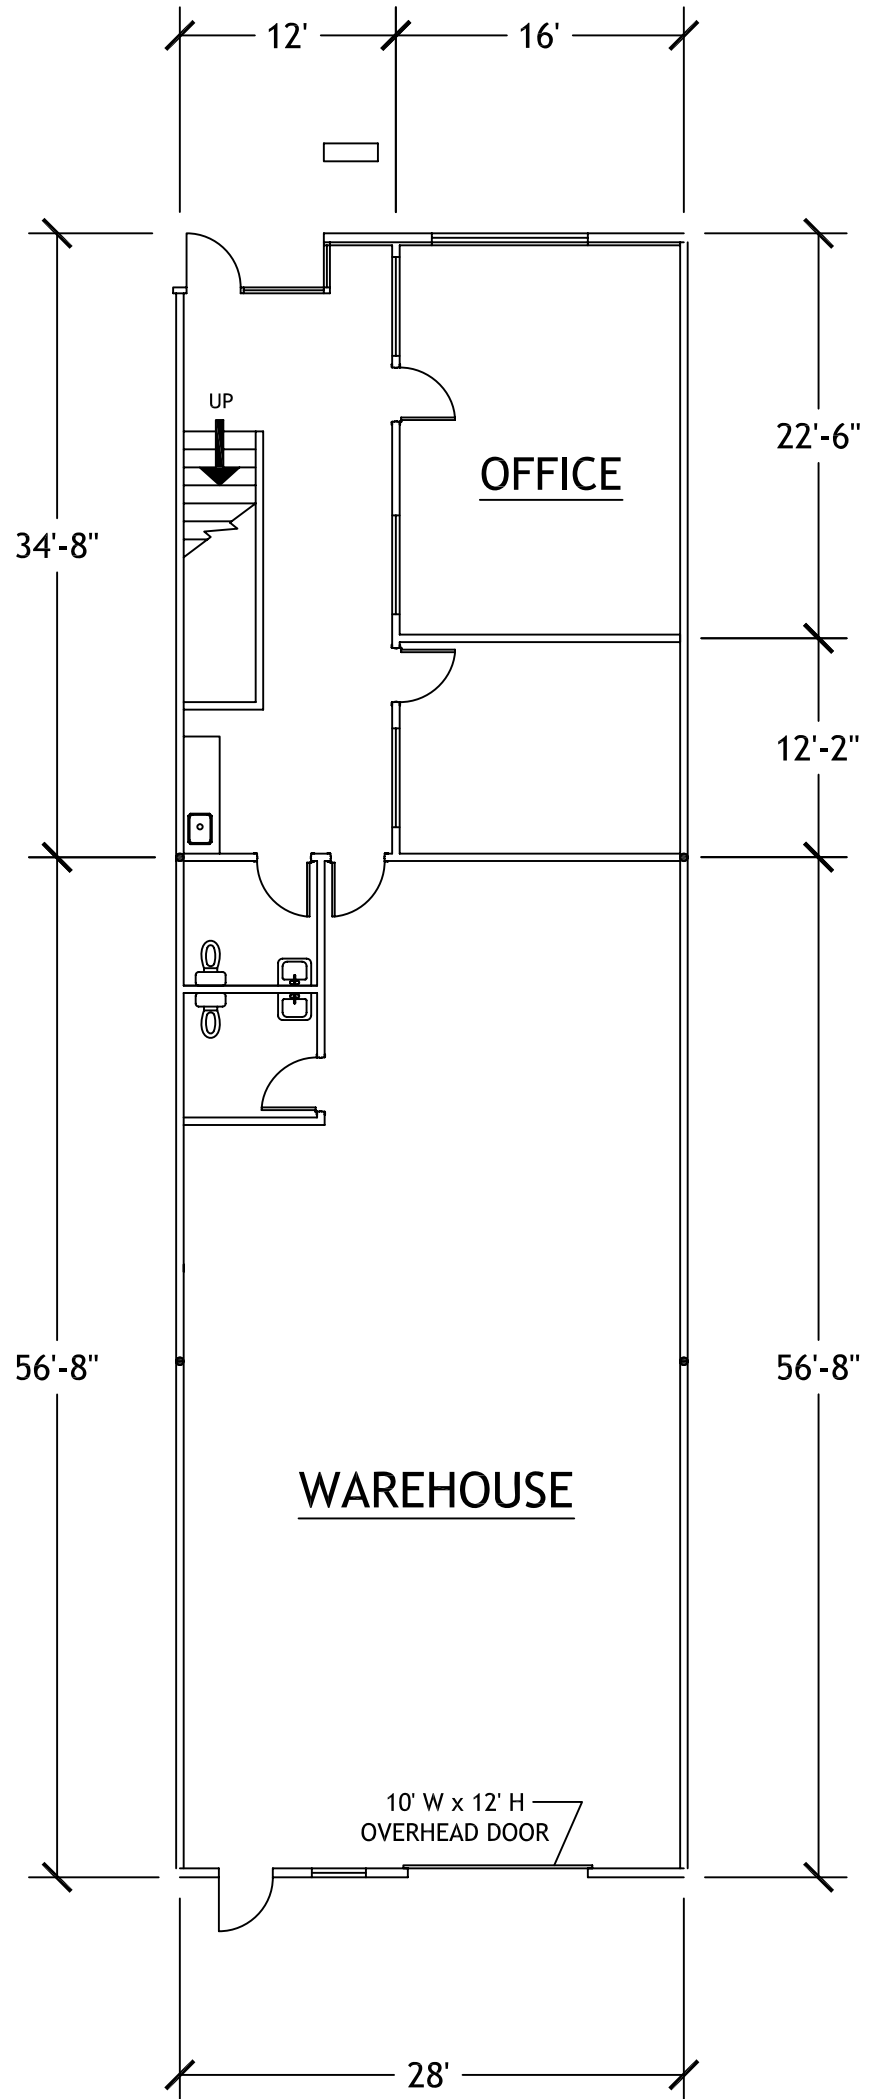

WESTERN COMMERCE CENTER

22301 S. Western Ave. Suite 106

Torrance, California 90501

SECOND FLOOR

FIRST FLOOR