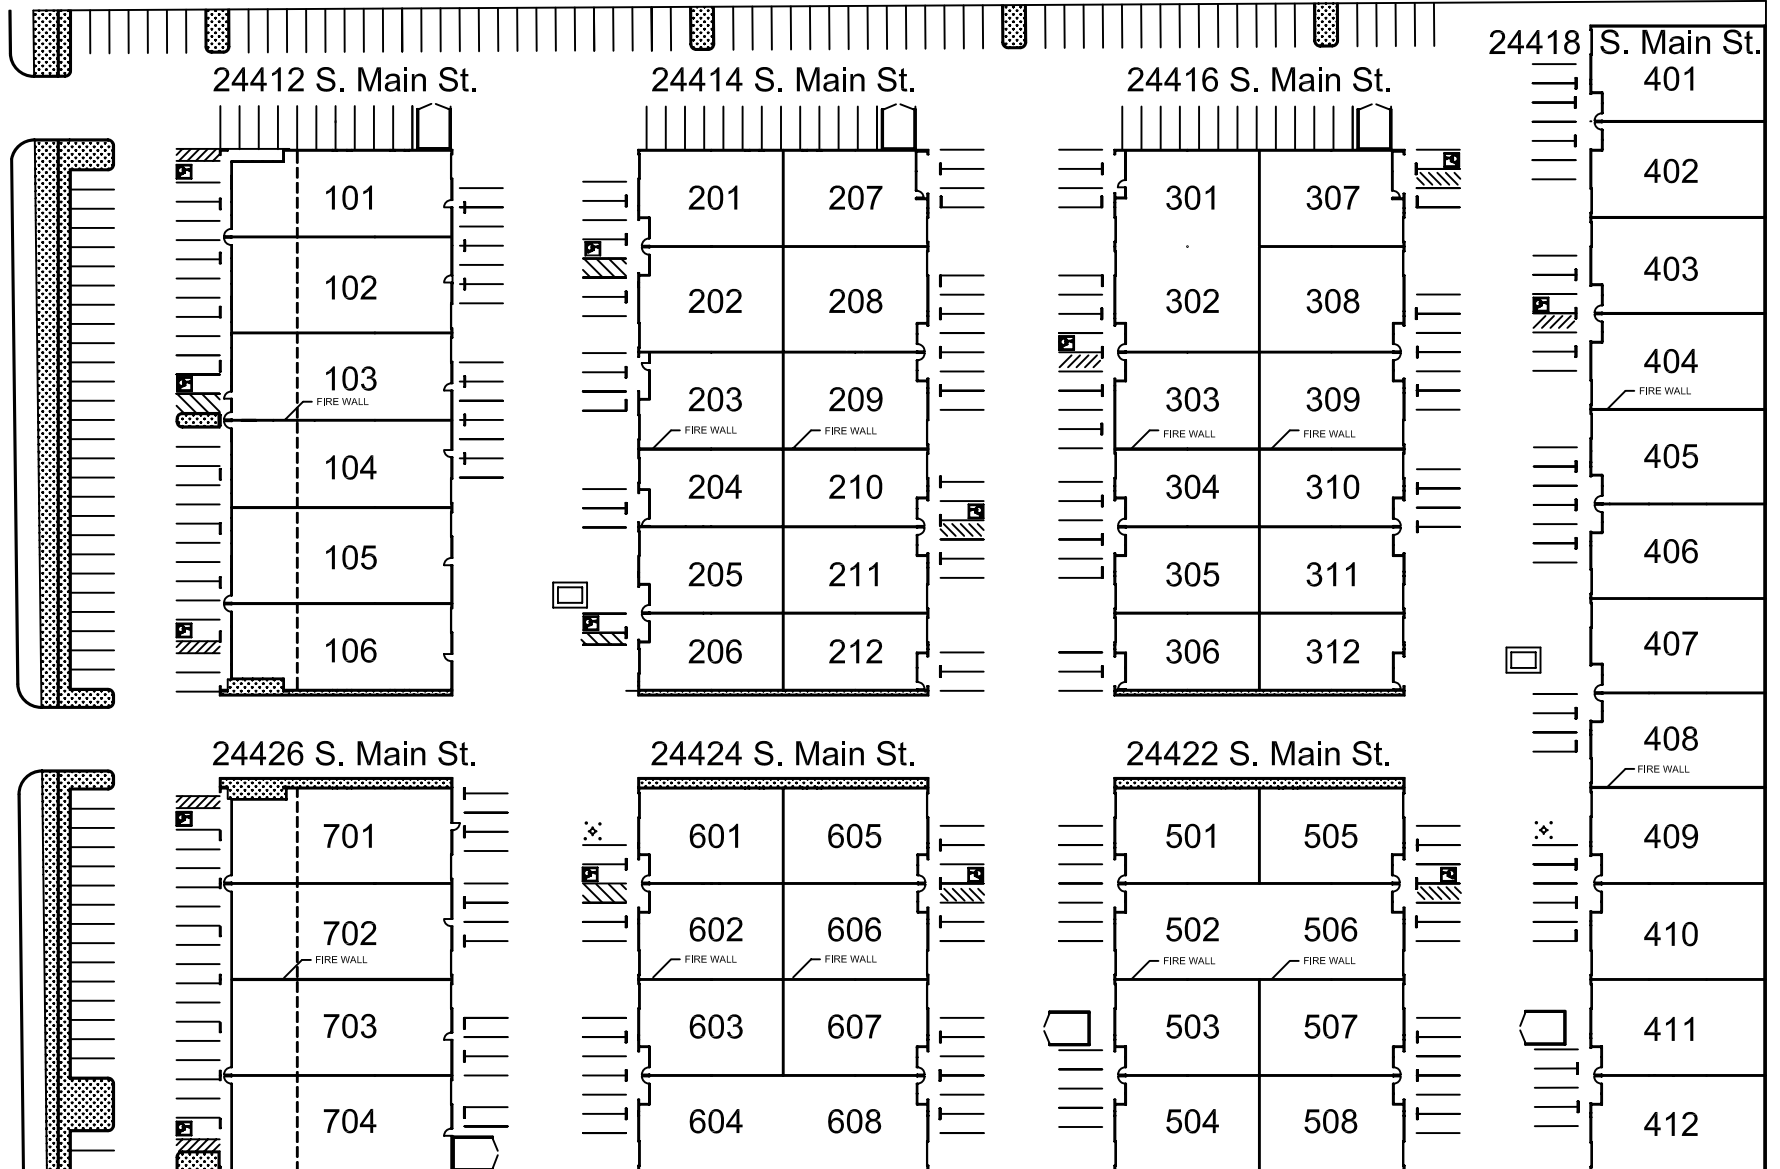

MAIN STREET BUSINESS CENTER 24412 - 24426 South Main Street Carson, California 90745

SOUTH MAIN STREET

Scale: 1" = 80'