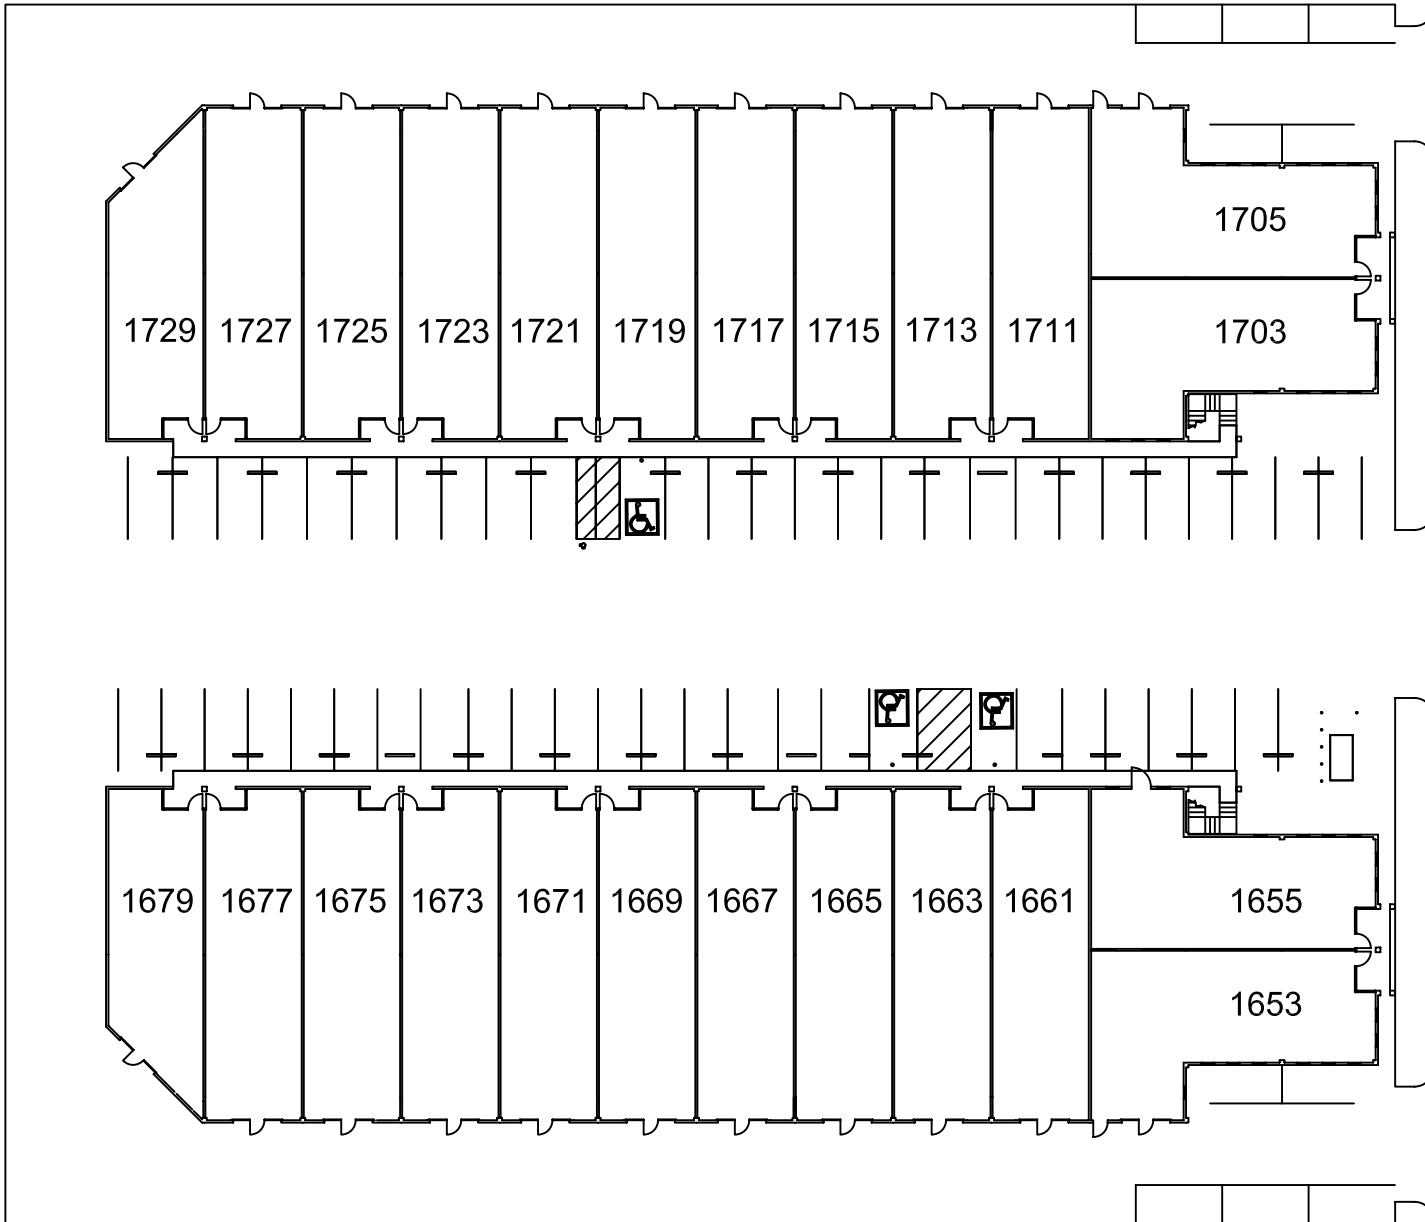

WALNUT BUSINESS CENTER

Signal Hill, California 90755

Upstairs
Suites

1" = 40'