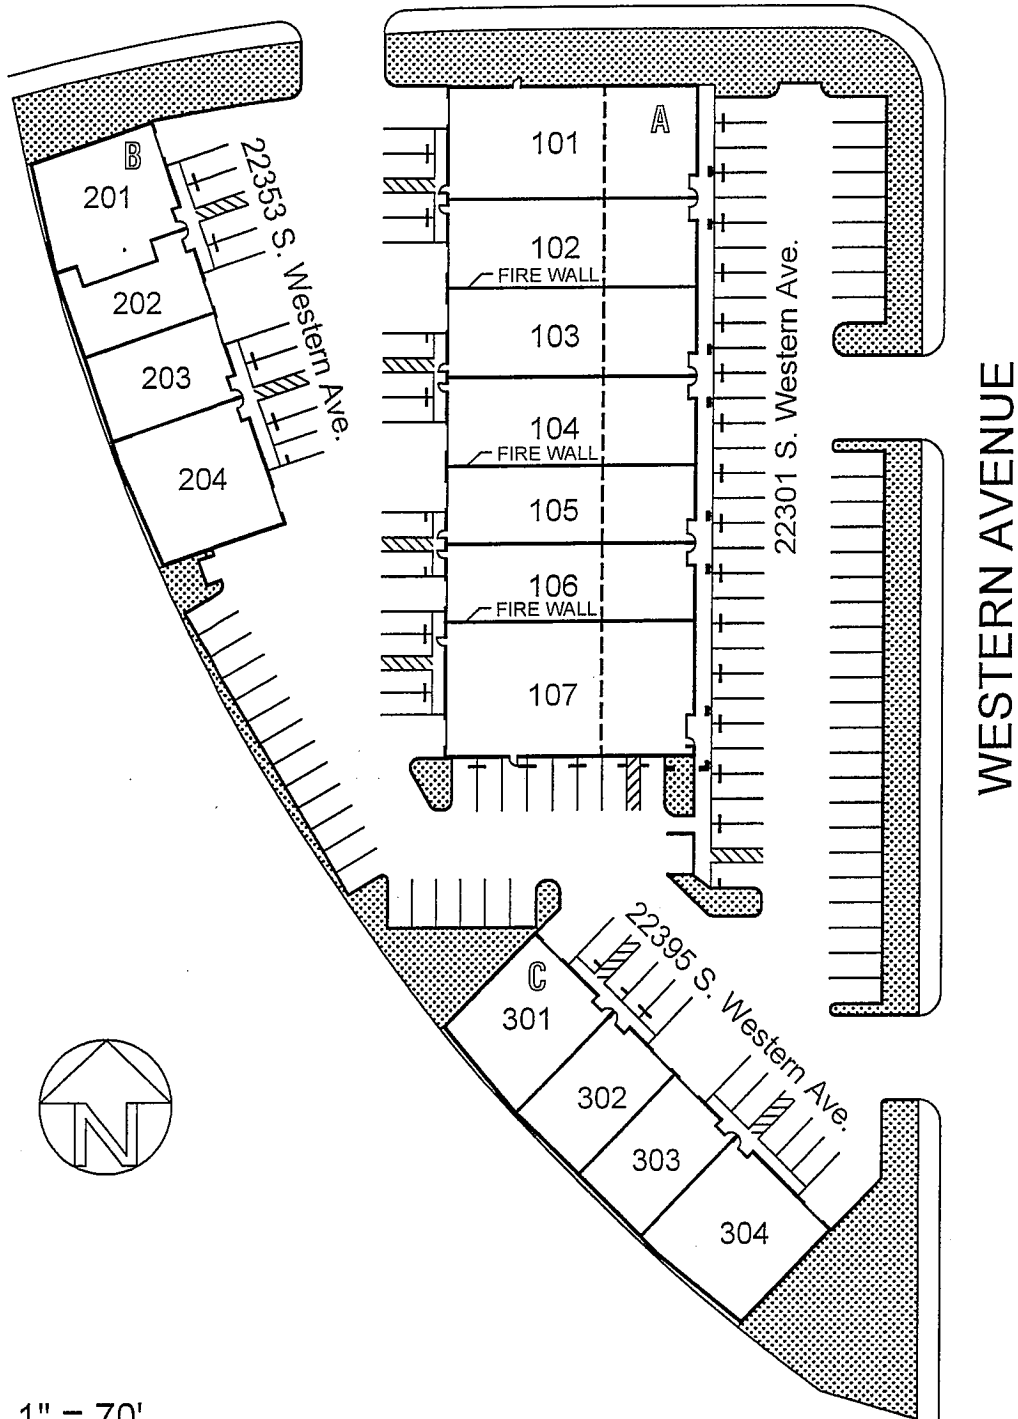

WESTERN COMMERCE CENTER
22301 - 22395 Western Avenue
Torrance, California 90501

223rd STREET

WESTERN AVENUE

Scale: 1" = 70'