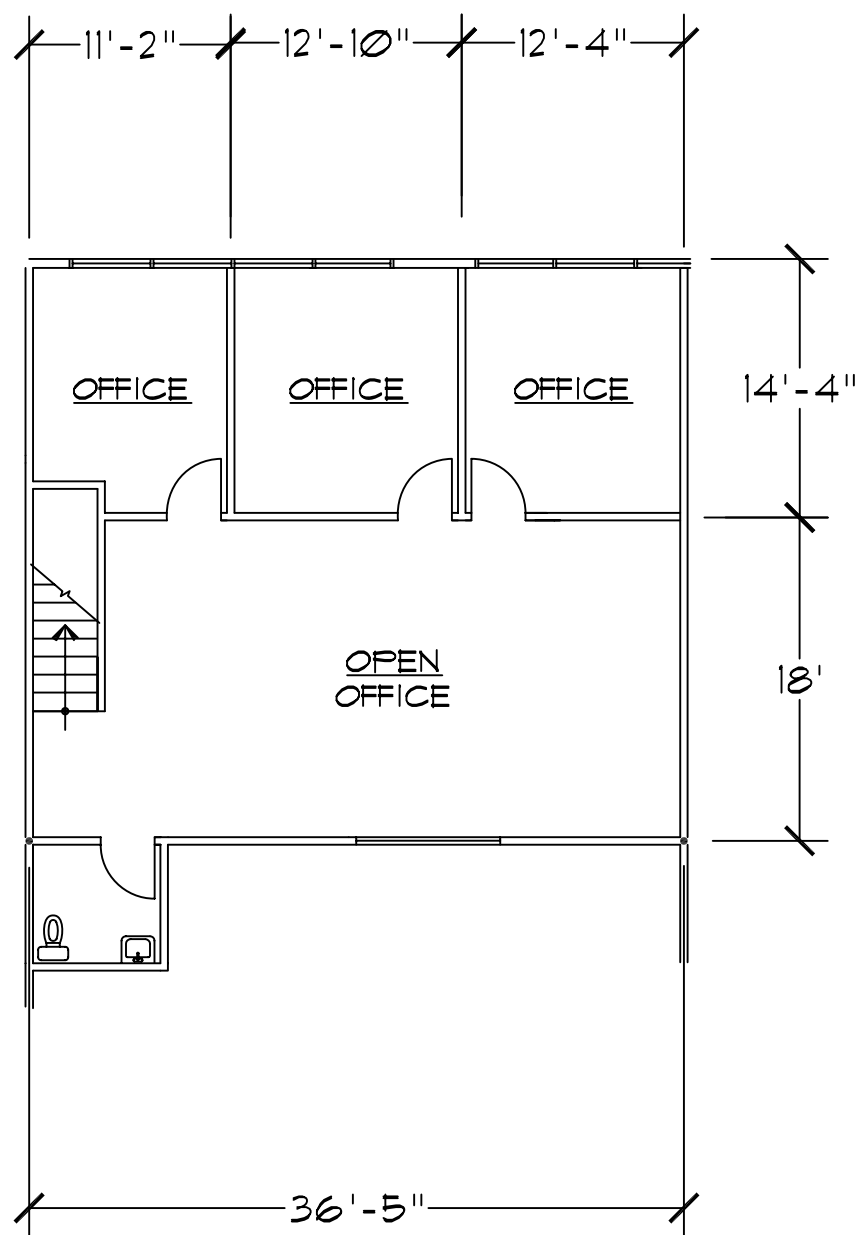

# MAIN STREET BUSINESS CENTER

### Carson, California 90745

Scale 3/32" = 1'  
 Date of drawing 02-06-14  
 Date of revision 00-00-00

FIRST FLOOR

SECOND FLOOR