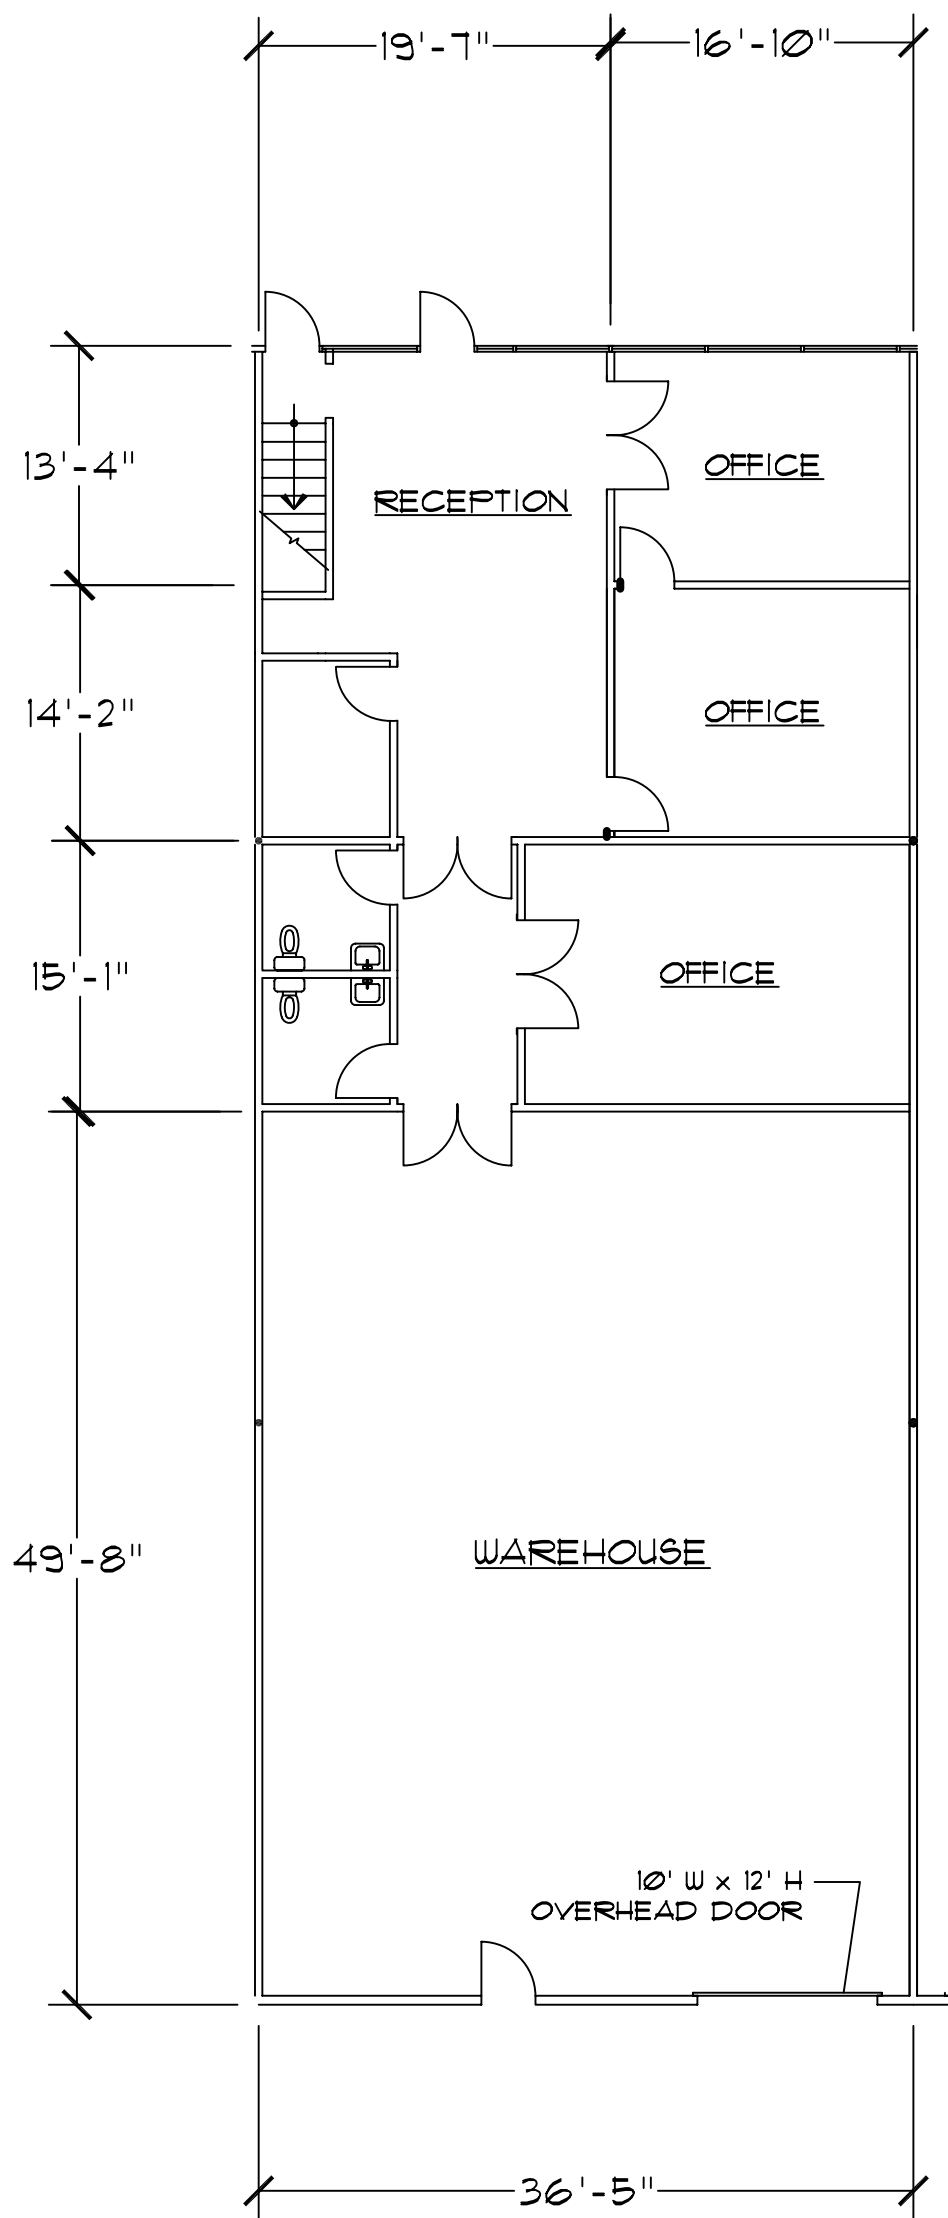

# MAIN STREET BUSINESS CENTER

### Carson, California 90745

Scale 3/32" = 1'  
 Date of drawing 02-06-14  
 Date of revision 00-00-00

FIRST FLOOR

SECOND FLOOR