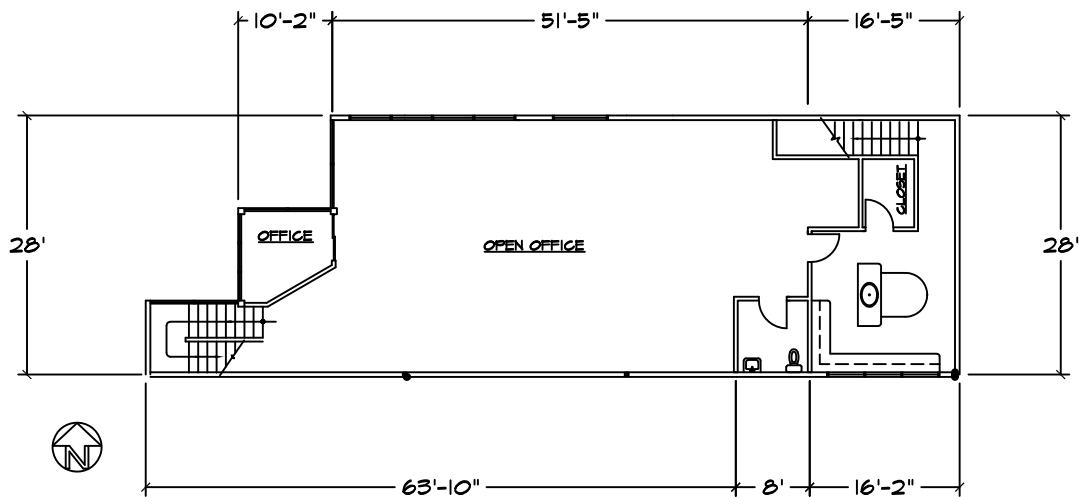

DEL AMO COMMERCE CENTER

3830 Del Amo Blvd., Suite 101

Torrance, California 90503

Scale Not To Scale
Date of drawing: 12-15-2020
Date or revision 00-00-0000

FIRST FLOOR

SECOND FLOOR