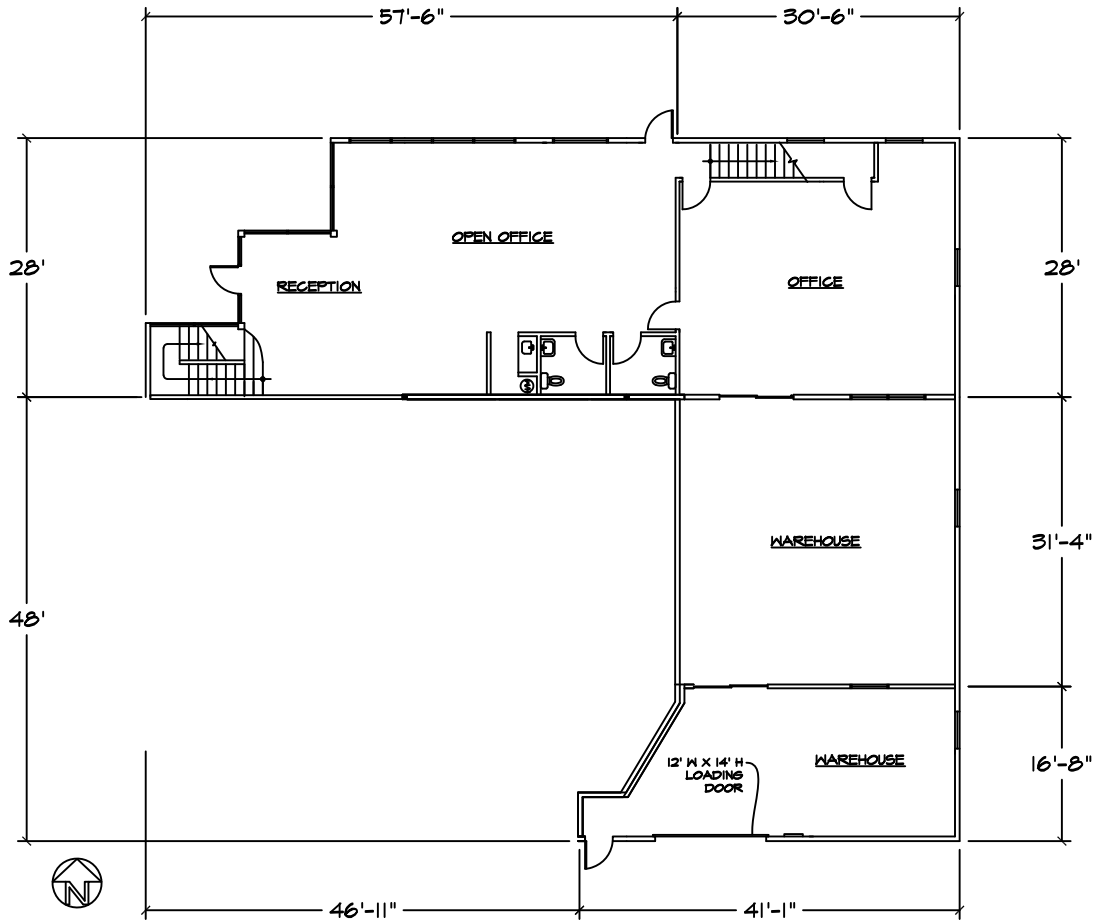

DEL AMO COMMERCE CENTER

3830 Del Amo Blvd., Suite 101

Torrance, California 90503

Scale Not To Scale
Date of drawing: 12-15-2020
Date or revision 00-00-0000

FIRST FLOOR

SECOND FLOOR