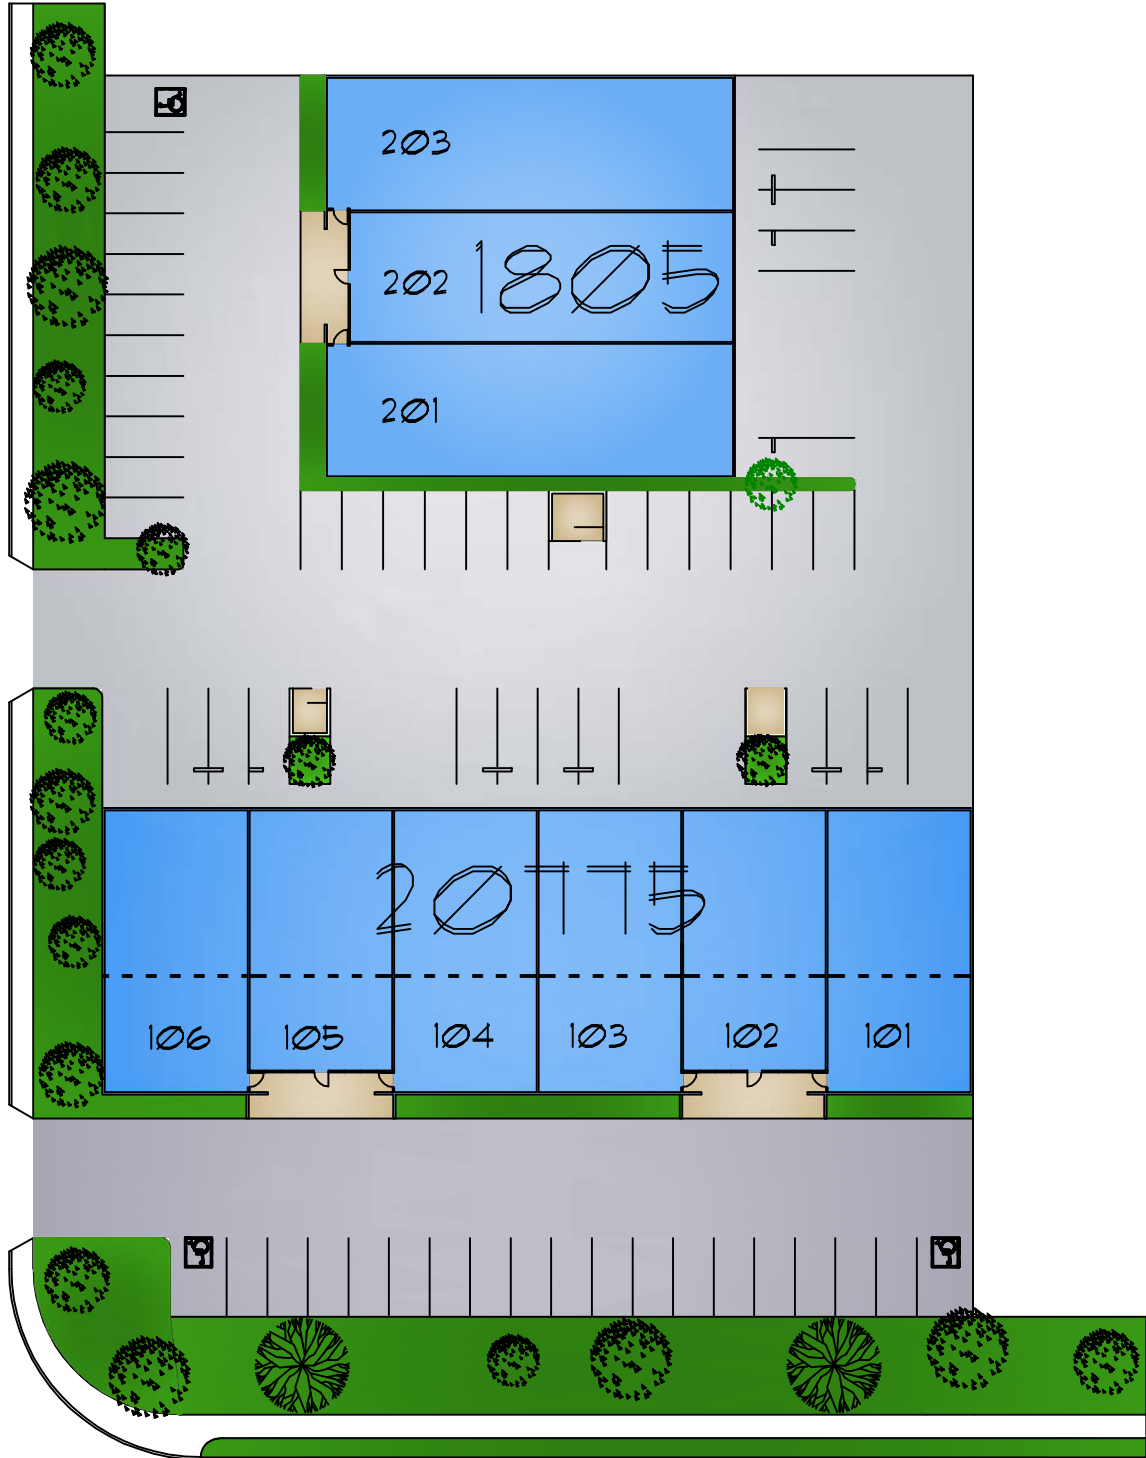

VISTA WEST 208TH
TORRANCE, CA 90501

208TH STREET

WESTERN AVE.