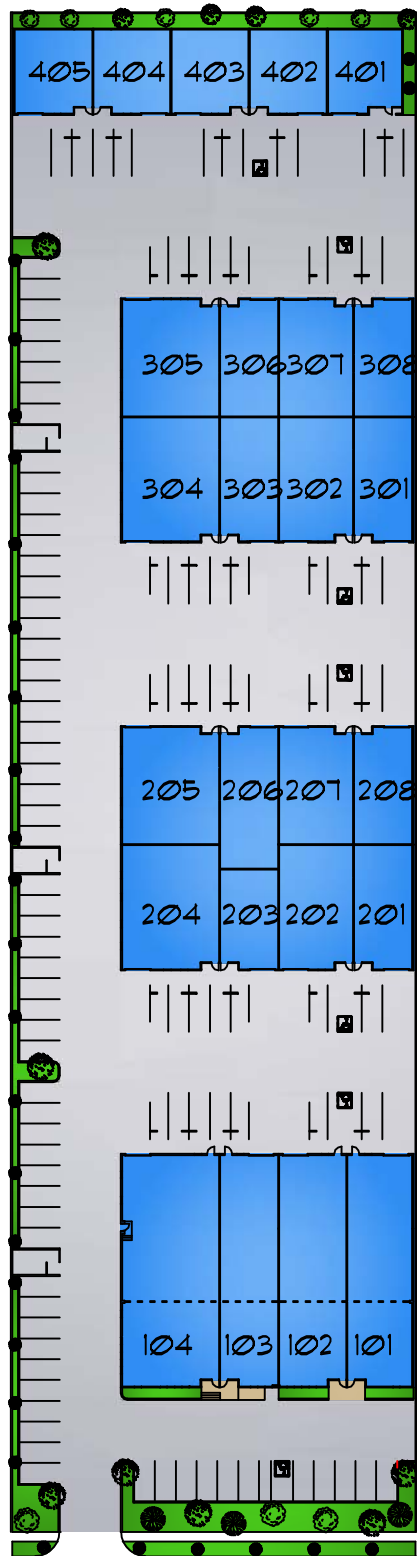

SPENCER STREET BUSINESS CENTER

4025 SPENCER ST., TORRANCE, CA 90503

SPENCER STREET