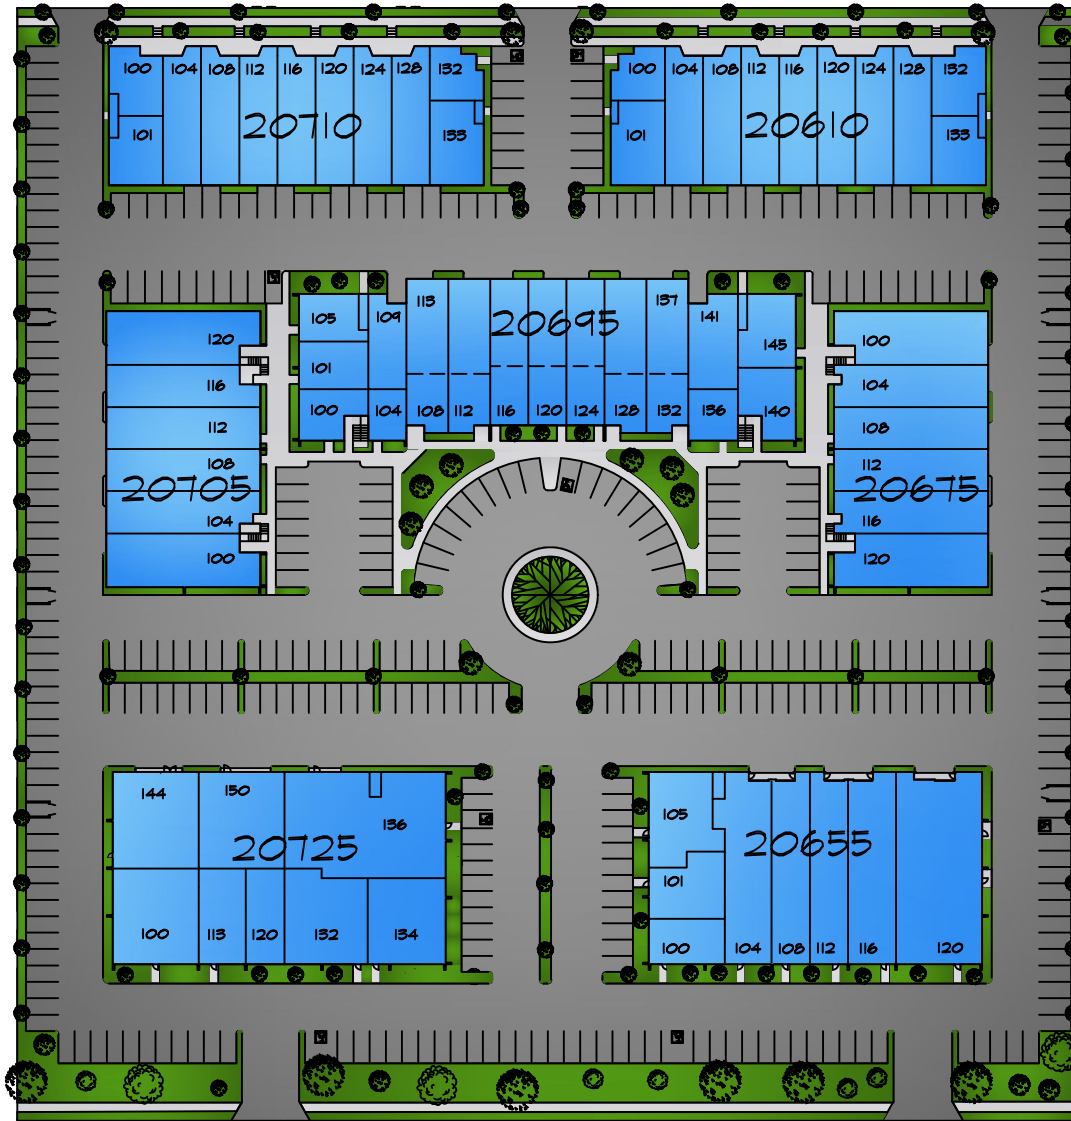

MANHATTAN PLACE

WESTERN AVENUE

WESTERN BUSINESS CENTER
TORRANCE, CALIFORNIA 90501

SECOND FLOOR SUITES