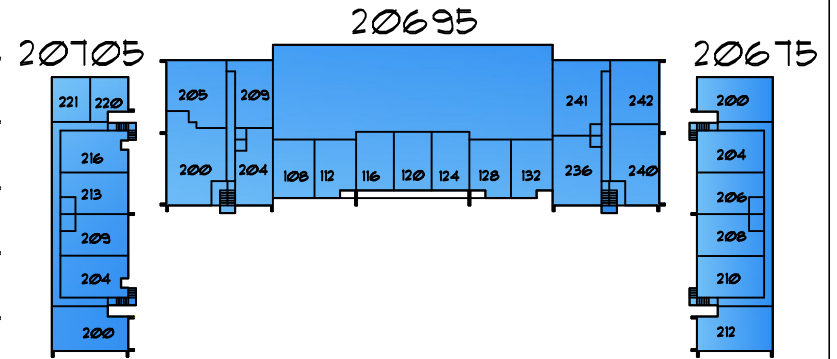

MANHATTAN PLACE

WESTERN AVENUE

WESTERN BUSINESS CENTER
TORRANCE, CALIFORNIA 90501

SECOND FLOOR SUITES