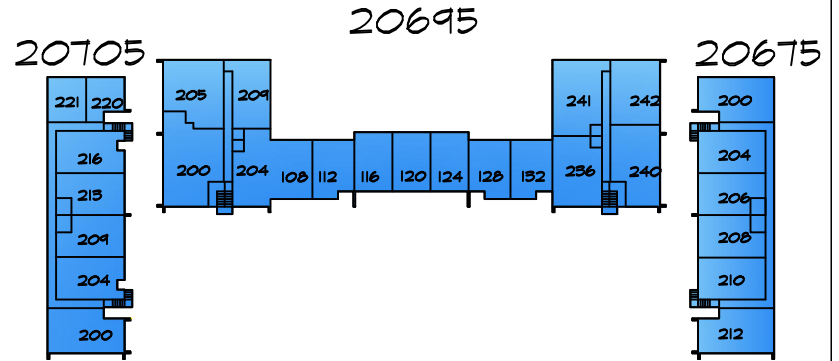

MANHATTAN PLACE

WESTERN AVENUE

WESTERN BUSINESS CENTER
TORRANCE, CALIFORNIA 90501

SECOND FLOOR SUITES