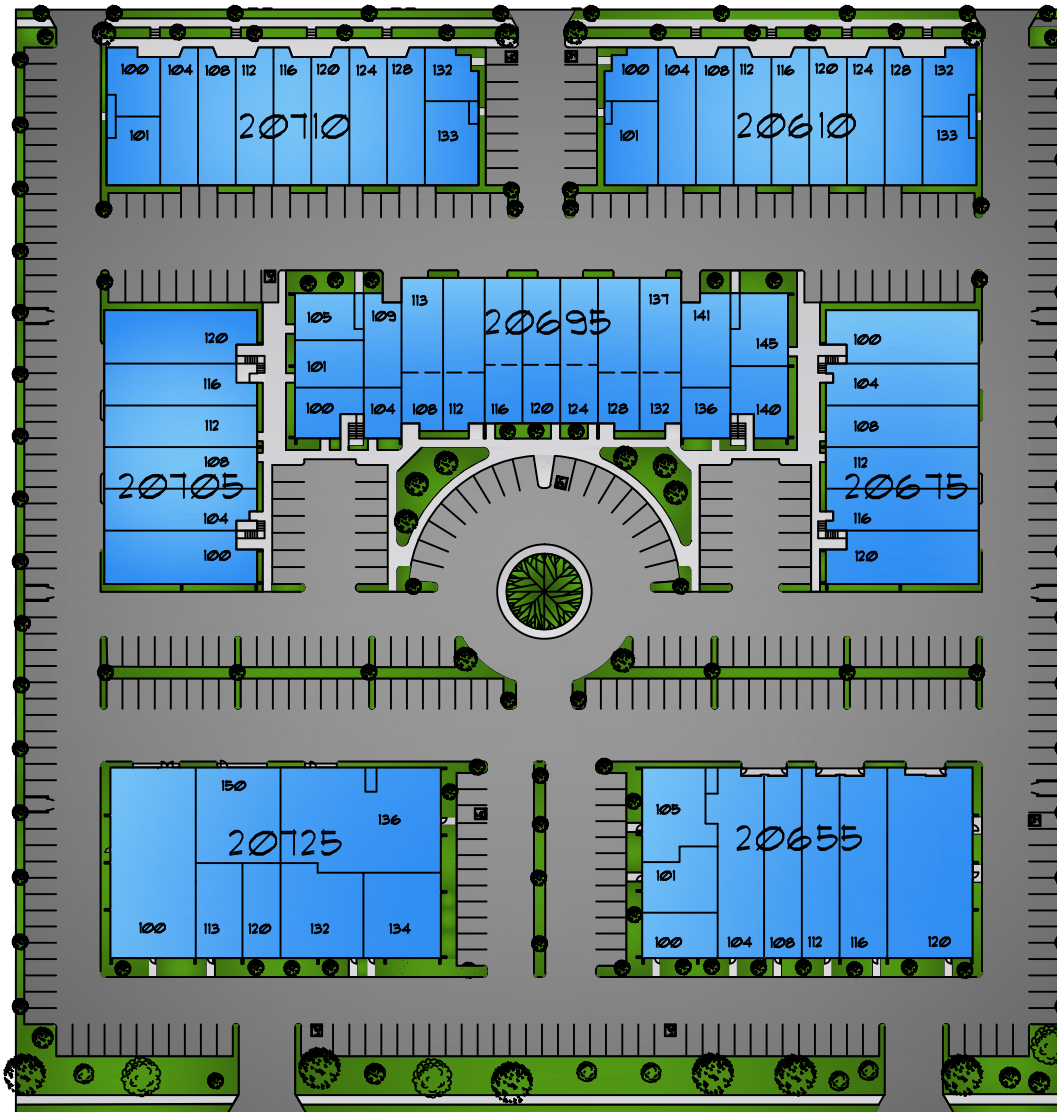

MANHATTAN PLACE

WESTERN AVENUE

WESTERN BUSINESS CENTER
TORRANCE, CALIFORNIA 90501

SECOND FLOOR SUITES